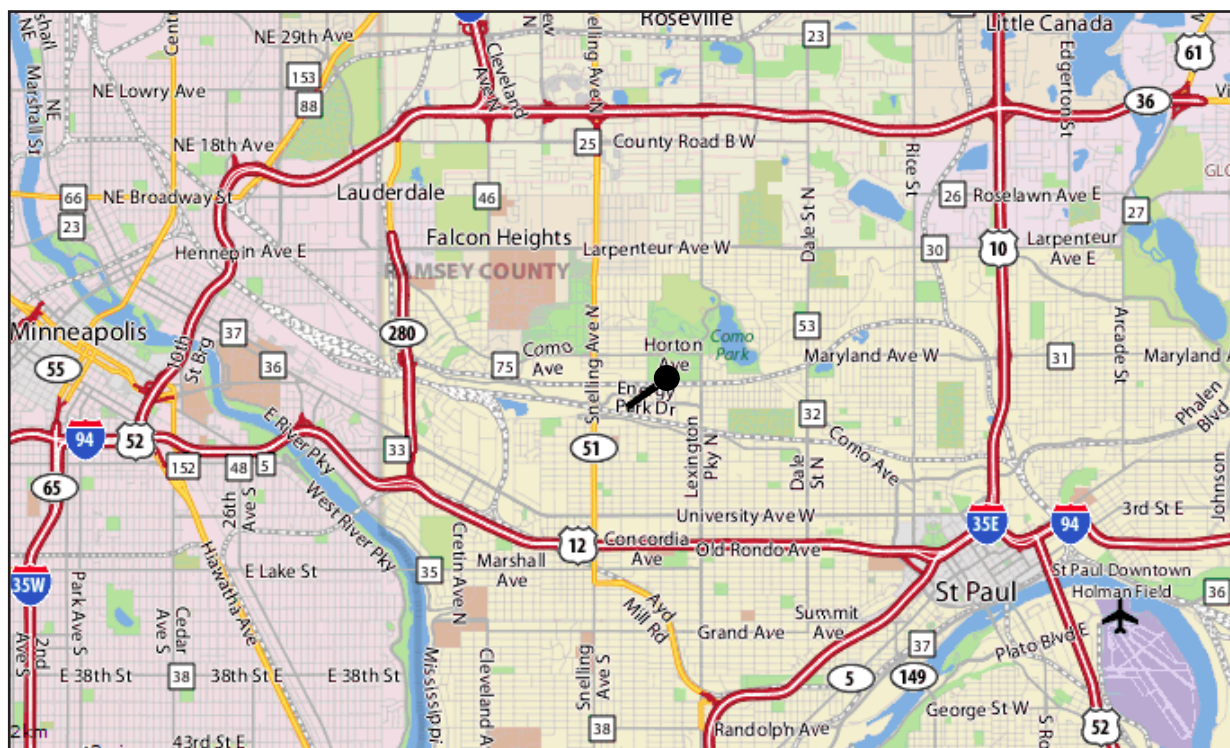

DIRECTIONS TO STAR SERVICES

The Atrium Building
1295 Bandana Blvd North
Suite 135
St. Paul, MN 55108

From the North: Take 35W South (94 East to 694 East to 35W South) to exit 23B on the left to merge onto MN-36 E. Then take the MN-51 S/Snelling Ave exit. Next take the exit toward Energy Park Dr. Turn left onto Energy Park Dr. Turn left onto Bandana Blvd W. The Atrium Building will be directly ahead, beyond the stop sign. Parking is available on both sides of the building.

OR

Take 35E South to exit 111B to merge onto MN-36 W. Then take the MN-51 S/Snelling Ave exit. Next take the exit toward Energy Park Dr. Turn left onto Energy Park Dr. Turn left onto Bandana Blvd W. The Atrium Building will be directly ahead, beyond the stop sign. Parking is available on both sides of the building.

From the East: Take 94 West to exit 239B toward Lexington Pkwy. Turn right onto N Lexington Pkwy. Turn left onto Energy Park Dr. Turn right onto Bandana Blvd W. The Atrium Building will be directly ahead, beyond the stop sign. Parking is available on both sides of the building.

From the West: Take 94 East to exit 239B toward Lexington Pkwy. Turn left onto N Lexington Pkwy. Turn left onto Energy Park Dr. Turn right onto Bandana Blvd W. The Atrium Building will be directly ahead, beyond the stop sign. Parking is available on both sides of the building.